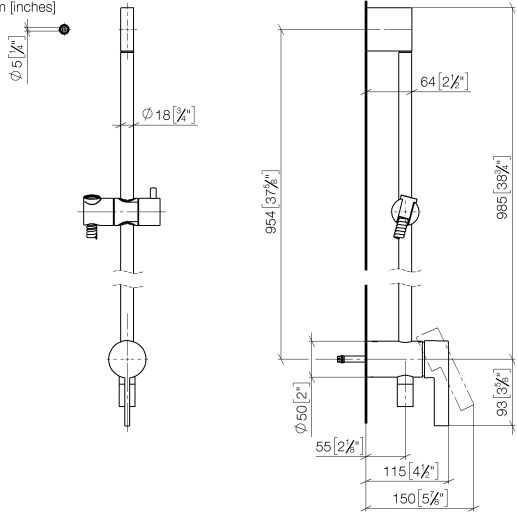

**Concealed single-lever mixer with integrated shower connection with shower set without hand shower - Chrome**

IMO

36 111 970

- metal shower hose 1750mm with integrated anti-twist protection
- slide bar
- Pipe diameter 18 mm

**Required miscellaneous**

	<b>Hand shower - Chrome</b>	28 012 979-00
--	-----------------------------	---------------

**Required miscellaneous**

	<b>Hand shower FlowReduce - Chrome</b>	28 018 979-00 0010
--	--	--------------------

Concealed single-lever mixer with integrated shower connection with shower set without hand shower - Chrome

IMO

36 111 970

mm [Inches]

Certificates

Belgaqua\_21-025- WRAS\_2011027. LGA\_29928.  
27\_1.

36 111 970

Spare parts list

No.	Item Number	Name	Quantity used	Delivery time
1	05 17 20 726 02 90	fixing set	1	2
2	09 31 11 049 90	pin	2	2
3	04 31 11 113 00 90	pin	2	2
4	08 17 97 054-00	holder	1	10
5	90 28 22 782 00-00	pipe	1	10
6	28 322 970-00	Metal shower hose 1/2" x 3/8" x 1750 mm - Chrome	1	2
7	12 580 970-00	Slide unit - Chrome	1	10
8	90 19 97 002 00-00	connection	1	10
9	90 14 20 026 00 90	seal	1	2