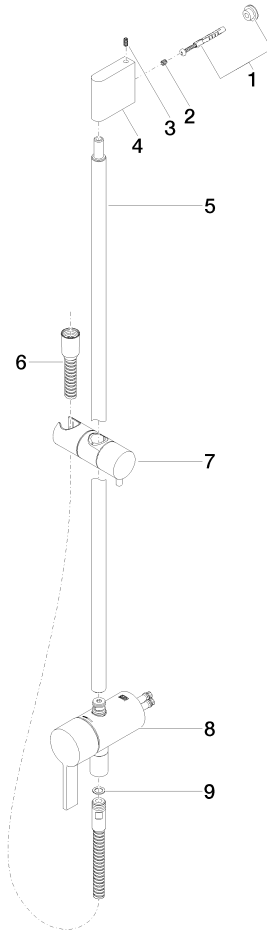

**Concealed single-lever mixer with integrated shower connection with shower set without hand shower - Chrome**

IMO

36 111 970

- metal shower hose 1750mm with integrated anti-twist protection
- slide bar
- Pipe diameter 18 mm

**Required miscellaneous**

	<b>Concealed wall mounting -</b> •max. recess depth 105 mm •min. recess depth 80 mm	35 050 970 90
--	---	---------------

**Required miscellaneous**

	<b>Hand shower FlowReduce - Chrome</b>	28 012 979-00 0010
--	--	--------------------

Concealed single-lever mixer with integrated shower connection with shower set without hand shower - Chrome

IMO

36 111 970

mm [Inches]

Certificates

Belgaqua\_21-025- WRAS\_2011027. LGA\_29928.  
27\_1.

36 111 970

Spare parts list

No.	Item Number	Name	Quantity used	Delivery time
1	05 17 20 726 02 90	fixing set	1	2
2	09 31 11 049 90	pin	2	2
3	04 31 11 113 00 90	pin	2	2
4	08 17 97 054-00	holder	1	10
5	90 28 22 782 00-00	pipe	1	10
6	28 322 970-00	Metal shower hose 1/2" x 3/8" x 1750 mm - Chrome	1	2
7	12 580 970-00	Slide unit - Chrome	1	10
8	90 19 97 002 00-00	connection	1	10
9	90 14 20 026 00 90	seal	1	2